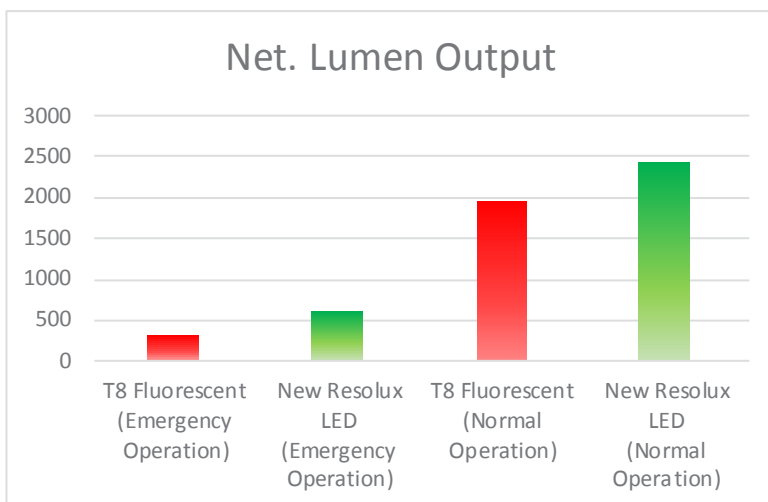

Resolux Group

LED Upgrade Kit

- Compatible/perfect fit replacement for all existing FT and PA T8 based light fixtures
- Low/no maintenance and increased rating of 50.000 operation hours
- In-house development with high grade electrical components
- Increased light output by 105% in emergency operation*
- Increased light output by 25% in normal operation*
- Power consumption reduced by more than 30%*
- Reduce no. of needed fixtures per tower
- Vibration and humidity resistant
- Optional: emergency and cold climate version with heat

Light source:
2x11W LED modules (LED strip)
2x1400 lumen
(CRI > 80 and CCT = 4000K).

Electrical:
Electronic driver
Input voltage: 100-277V
Input frequency: 50/60 Hz.

* Compared to 2x18W fluorescent light fixture