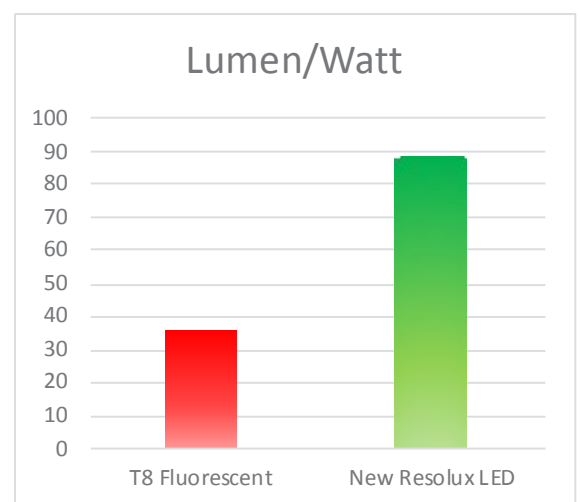

Resolux Group

LED Upgrade Kit

- Compatible/perfect fit replacement for all existing FT and PA T8 based light fixtures
- Low/no maintenance and increased rating of 50.000 operation hours
- In-house development with high grade electrical components
- Increased light output by 105% in emergency operation*
- Increased light output by 25% in normal operation*
- Power consumption reduced by more than 30%*
- Reduce no. of needed fixtures per tower
- Vibration and humidity resistant
- Optional: emergency and cold climate version with heat

Light source:
2x11W LED modules (LED strip)
2x1400 lumen
(CRI > 80 and CCT = 4000K).

Electrical:
Electronic driver
Input voltage: 100-277V
Input frequency: 50/60 Hz.

* Compared to 2x18W fluorescent light fixture